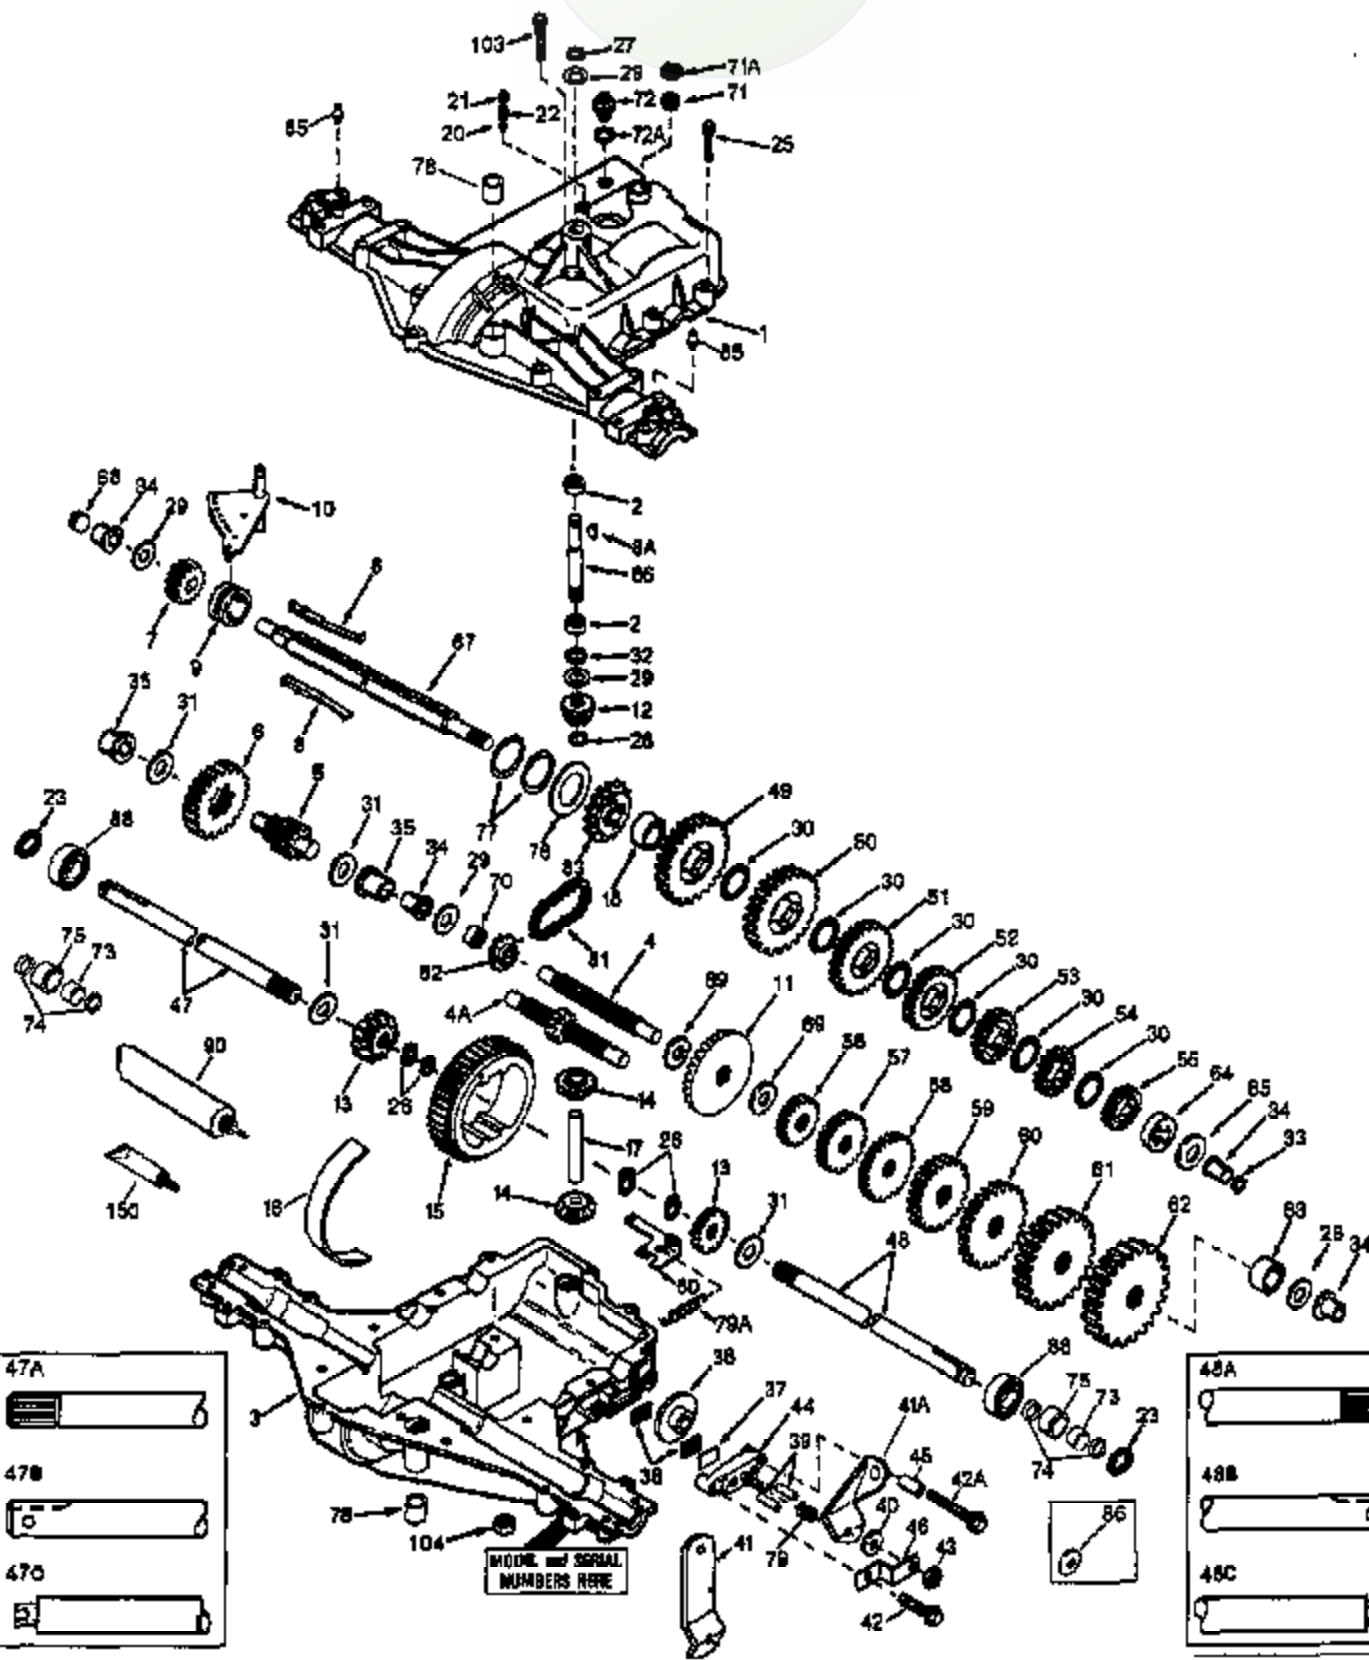

JOIST

THE ORIGINAL

ILLUSTRATION SHOWS TYPICAL PARTS ONLY. ORDER BY PART NUMBER. PARTS NOT LISTED ARE SUPPLIED BY OEM.

- 47A 
- 47B 
- 47C 

MODEL and SERIAL NUMBERS HERE

- 48A 
- 48B 
- 48C 

Ref #	Part Number	Qty	Description
1	772108A	1	Transaxle Cover
2	780086A	2	Needle Bearing
3	770102A	1	Transaxle Case
4	776260A	1	Countershaft
5	776219A	1	Output Shaft & Pinion
6	778139	1	Output Gear (35 teeth)
7	778136	1	Spur Gear (15 teeth-steel)
8	792136A	2	Shift Key
9	784352	1	Shift Collar
10	784355	1	Shift Rod & Fork
11	778229	1	Bevel Gear (42 teeth)
12	778113A	1	Input Bevel Pinion
13	778166	2	Bevel Gear (16 teeth-steel)
14	778131	2	Bevel Pinion (16 teeth-steel)
15	778260	1	Ring Gear
17	786139	1	Drive Pin
18	786102	1	Spacer
20	792077A	1	Steel Ball, 5/16" dia.
21	792078	1	Set Screw, 3/8-16 x 3/8"
22	792079	1	Spring
23	788061	2	Seal Ring
25	792073A	17	Screw, 1/4-20 x 1-1/4"
26	792125	4	Retaining Ring (pkg. of 2)
27	792035	1	Retaining Ring
28	788040	1	Retaining Ring
29	780072	5	Washer
30	780108	4	Washer
31	780001	4	Washer
32	792001	1	"O" Ring
33	788051A	1	Square Cut Ring
34	780105A	4	Flanged Bushing
35	780118A	2	Flanged Bushing
36	790003	1	Brake Disk
37	790007	1	Brake Pad Plate
38	799021	2	Brake Pad (pkg. of 2)
39	786026	2	Dowel Pin
40	792076A	1	Washer
41	790023A	1	Brake Lever
42	792073A	1	Screw, 1/4-20 x 1-1/4"
42A	792085A	1	Screw, 1/4-20 x 2-1/4"
43	792075	1	Locknut, 5/16-24
44	790025	1	Brake Pad Holder
45	786066	1	Spacer
46	786086	1	Brake Lever Bracket
47	774686	1	Axle (11-5/16" long)
48	774687	1	Axle (15-7/8" long)
49	778183	1	Spur Gear (35 teeth)
50	778124A	1	Spur Gear (30 teeth)
51	778250	1	Spur Gear (27 teeth)
52	778123A	1	Spur Gear (25 teeth)
53	778121A	1	Spur Gear (20 teeth)
56	778193	1	Spur Gear (15 teeth- steel)
57	778126A	1	Spur Gear (20 teeth)
58	778249	1	Spur Gear (23 teeth)
59	778127A	1	Spur Gear (25 teeth)
60	778129A	1	Spur Gear (30 teeth)